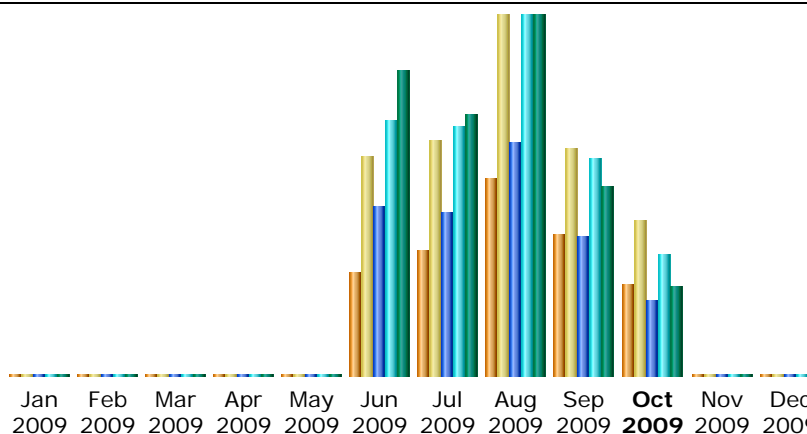

Last Update: 26 Oct 2009 - 22: 48

Reported period:

Summary

| | | | | | |
|------------------------|---|--------------------------------------|------------------------------------|------------------------------------|--------------------------------------|
| Reported period | Year 2009 | | | | |
| First visit | 31 May 2009 - 21:10 | | | | |
| Last visit | 26 Oct 2009 - 20:58 | | | | |
| | Unique visitors | Number of visits | Pages | Hits | Bandwidth |
| Viewed traffic * | <= 1867 Exact value not available in 'Year' view | 3397 (1.81 visits/visitor) | 28962 (8.52 Pages/Visit) | 44681 (13.15 Hits/Visit) | 5.36 GB (1653.62 KB/Visit) |
| Not viewed traffic * | | | 13453 | 14405 | 4.46 GB |

* Not viewed traffic includes traffic generated by robots, worms, or replies with special HTTP status codes.

Monthly history

| Month | Unique visitors | Number of visits | Pages | Hits | Bandwidth |
|-----------------|-----------------|------------------|--------------|--------------|------------------|
| Jan 2009 | 0 | 0 | 0 | 0 | 0 |
| Feb 2009 | 0 | 0 | 0 | 0 | 0 |
| Mar 2009 | 0 | 0 | 0 | 0 | 0 |
| Apr 2009 | 0 | 0 | 0 | 0 | 0 |
| May 2009 | 1 | 1 | 1 | 1 | 2.43 KB |
| Jun 2009 | 295 | 619 | 6281 | 9474 | 1.36 GB |
| Jul 2009 | 355 | 667 | 6047 | 9278 | 1.16 GB |
| Aug 2009 | 561 | 1022 | 8648 | 13403 | 1.60 GB |
| Sep 2009 | 399 | 646 | 5193 | 8054 | 861.97 MB |
| Oct 2009 | 256 | 442 | 2792 | 4471 | 405.78 MB |
| Nov 2009 | 0 | 0 | 0 | 0 | 0 |
| Dec 2009 | 0 | 0 | 0 | 0 | 0 |
| Total | 1867 | 3397 | 28962 | 44681 | 5.36 GB |