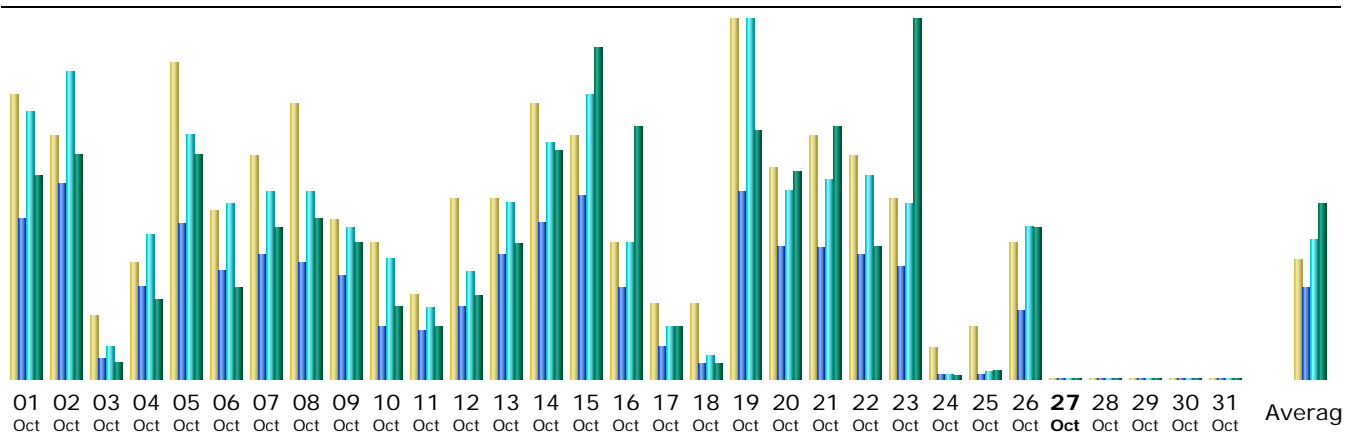

Day	Number of visits	Pages	Hits	Bandwidth
01 Oct 2009	27	171	285	21.29 MB
02 Oct 2009	23	208	326	23.50 MB
03 Oct 2009	6	23	35	1.69 MB
04 Oct 2009	11	98	155	8.33 MB
05 Oct 2009	30	164	260	23.59 MB
06 Oct 2009	16	116	186	9.61 MB
07 Oct 2009	21	132	199	15.74 MB
08 Oct 2009	26	125	200	16.90 MB
09 Oct 2009	15	109	160	14.30 MB
10 Oct 2009	13	56	129	7.71 MB
11 Oct 2009	8	53	76	5.44 MB
12 Oct 2009	17	77	113	8.59 MB
13 Oct 2009	17	132	189	14.07 MB
14 Oct 2009	26	166	253	23.95 MB
15 Oct 2009	23	195	304	34.70 MB
16 Oct 2009	13	96	146	26.52 MB
17 Oct 2009	7	36	57	5.50 MB
18 Oct 2009	7	17	24	1.62 MB
19 Oct 2009	34	198	383	25.95 MB
20 Oct 2009	20	141	201	21.67 MB
21 Oct 2009	23	140	211	26.41 MB
22 Oct 2009	21	134	216	14.01 MB
23 Oct 2009	17	120	186	37.66 MB
24 Oct 2009	3	5	6	410.60 KB
25 Oct 2009	5	6	8	863.55 KB
26 Oct 2009	13	74	163	15.78 MB
27 Oct 2009	0	0	0	0
28 Oct 2009	0	0	0	0
29 Oct 2009	0	0	0	0
30 Oct 2009	0	0	0	0
31 Oct 2009	0	0	0	0
Average	11.32	96.54	148.94	18.29 MB
Total	442	2792	4471	405.78 MB

Days of week