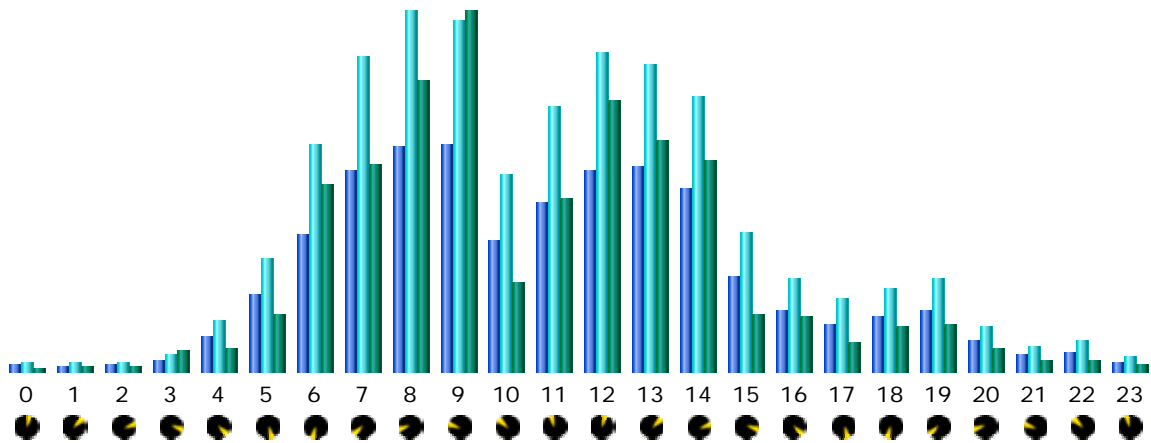

Hours

Hours	Pages	Hits	Bandwidth	Hours	Pages	Hits	Bandwidth
00	93	125	5.41 MB	12	2629	4158	616.07 MB
01	78	114	9.11 MB	13	2684	4008	525.77 MB
02	94	130	12.03 MB	14	2382	3586	477.43 MB
03	136	211	46.03 MB	15	1232	1807	129.66 MB
04	445	667	54.08 MB	16	805	1220	122.82 MB
05	1013	1482	127.67 MB	17	614	966	67.93 MB
06	1790	2957	424.04 MB	18	708	1093	100.74 MB
07	2637	4125	471.16 MB	19	801	1208	107.29 MB
08	2951	4701	658.38 MB	20	411	591	53.91 MB
09	2954	4588	817.24 MB	21	228	338	23.09 MB
10	1707	2571	203.16 MB	22	244	400	26.09 MB
11	2199	3450	391.68 MB	23	127	185	14.93 MB