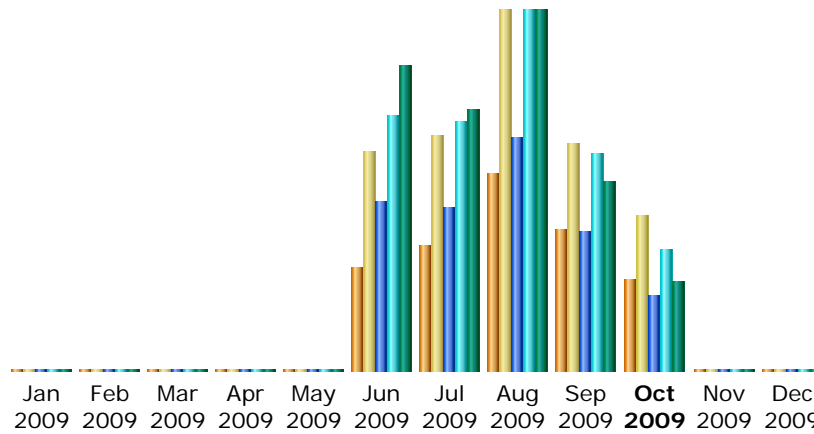

Last Update: 26 Oct 2009 - 22:48

Reported period:

Summary

Reported period	Month Oct 2009				
First visit	01 Oct 2009 - 01:13				
Last visit	26 Oct 2009 - 20:58				
	Unique visitors	Number of visits	Pages	Hits	Bandwidth
Viewed traffic *	256	442 (1.72 visits/visitor)	2792 (6.31 Pages/Visit)	4471 (10.11 Hits/Visit)	405.78 MB (940.09 KB/Visit)
Not viewed traffic *			1200	1208	349.95 MB

* Not viewed traffic includes traffic generated by robots, worms, or replies with special HTTP status codes.

Monthly history

Month	Unique visitors	Number of visits	Pages	Hits	Bandwidth
Jan 2009	0	0	0	0	0
Feb 2009	0	0	0	0	0
Mar 2009	0	0	0	0	0
Apr 2009	0	0	0	0	0
May 2009	1	1	1	1	2.43 KB
Jun 2009	295	619	6281	9474	1.36 GB
Jul 2009	355	667	6047	9278	1.16 GB
Aug 2009	561	1022	8648	13403	1.60 GB
Sep 2009	399	646	5193	8054	861.97 MB
Oct 2009	256	442	2792	4471	405.78 MB
Nov 2009	0	0	0	0	0
Dec 2009	0	0	0	0	0
Total	1867	3397	28962	44681	5.36 GB

Days of month

Day	Number of visits	Pages	Hits	Bandwidth
01 Oct 2009	27	171	285	21.29 MB
02 Oct 2009	23	208	326	23.50 MB
03 Oct 2009	6	23	35	1.69 MB
04 Oct 2009	11	98	155	8.33 MB
05 Oct 2009	30	164	260	23.59 MB
06 Oct 2009	16	116	186	9.61 MB
07 Oct 2009	21	132	199	15.74 MB
08 Oct 2009	26	125	200	16.90 MB
09 Oct 2009	15	109	160	14.30 MB
10 Oct 2009	13	56	129	7.71 MB
11 Oct 2009	8	53	76	5.44 MB
12 Oct 2009	17	77	113	8.59 MB
13 Oct 2009	17	132	189	14.07 MB
14 Oct 2009	26	166	253	23.95 MB
15 Oct 2009	23	195	304	34.70 MB
16 Oct 2009	13	96	146	26.52 MB
17 Oct 2009	7	36	57	5.50 MB
18 Oct 2009	7	17	24	1.62 MB
19 Oct 2009	34	198	383	25.95 MB
20 Oct 2009	20	141	201	21.67 MB
21 Oct 2009	23	140	211	26.41 MB
22 Oct 2009	21	134	216	14.01 MB
23 Oct 2009	17	120	186	37.66 MB
24 Oct 2009	3	5	6	410.60 KB
25 Oct 2009	5	6	8	863.55 KB
26 Oct 2009	13	74	163	15.78 MB
27 Oct 2009	0	0	0	0
28 Oct 2009	0	0	0	0
29 Oct 2009	0	0	0	0
30 Oct 2009	0	0	0	0
31 Oct 2009	0	0	0	0
Average	16.37	103.41	165.59	15.03 MB
Total	442	2792	4471	405.78 MB