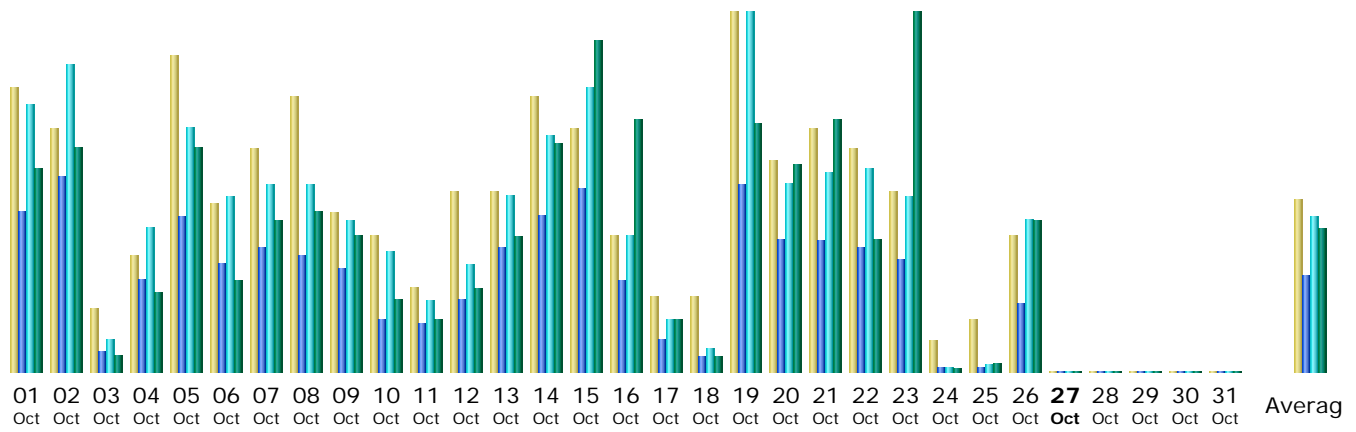

Last Update: 26 Oct 2009 - 22:48

Reported period:

Summary

Reported period	Month Oct 2009				
First visit	01 Oct 2009 - 01:13				
Last visit	26 Oct 2009 - 20:58				
	Unique visitors	Number of visits	Pages	Hits	Bandwidth
Viewed traffic *	256	442 (1.72 visits/visitor)	2792 (6.31 Pages/Visit)	4471 (10.11 Hits/Visit)	405.78 MB (940.09 KB/Visit)
Not viewed traffic *			1200	1208	349.95 MB

* Not viewed traffic includes traffic generated by robots, worms, or replies with special HTTP status codes.

Monthly history

Month	Unique visitors	Number of visits	Pages	Hits	Bandwidth
Jan 2009	0	0	0	0	0
Feb 2009	0	0	0	0	0
Mar 2009	0	0	0	0	0
Apr 2009	0	0	0	0	0
May 2009	1	1	1	1	2.43 KB
Jun 2009	295	619	6281	9474	1.36 GB
Jul 2009	355	667	6047	9278	1.16 GB
Aug 2009	561	1022	8648	13403	1.60 GB
Sep 2009	399	646	5193	8054	861.97 MB
Oct 2009	256	442	2792	4471	405.78 MB
Nov 2009	0	0	0	0	0
Dec 2009	0	0	0	0	0
Total	1867	3397	28962	44681	5.36 GB

Days of month

Day	Number of visits	Pages	Hits	Bandwidth
01 Oct 2009	27	171	285	21.29 MB
02 Oct 2009	23	208	326	23.50 MB
03 Oct 2009	6	23	35	1.69 MB
04 Oct 2009	11	98	155	8.33 MB
05 Oct 2009	30	164	260	23.59 MB
06 Oct 2009	16	116	186	9.61 MB
07 Oct 2009	21	132	199	15.74 MB
08 Oct 2009	26	125	200	16.90 MB
09 Oct 2009	15	109	160	14.30 MB
10 Oct 2009	13	56	129	7.71 MB
11 Oct 2009	8	53	76	5.44 MB
12 Oct 2009	17	77	113	8.59 MB
13 Oct 2009	17	132	189	14.07 MB
14 Oct 2009	26	166	253	23.95 MB
15 Oct 2009	23	195	304	34.70 MB
16 Oct 2009	13	96	146	26.52 MB
17 Oct 2009	7	36	57	5.50 MB
18 Oct 2009	7	17	24	1.62 MB
19 Oct 2009	34	198	383	25.95 MB
20 Oct 2009	20	141	201	21.67 MB
21 Oct 2009	23	140	211	26.41 MB
22 Oct 2009	21	134	216	14.01 MB
23 Oct 2009	17	120	186	37.66 MB
24 Oct 2009	3	5	6	410.60 KB
25 Oct 2009	5	6	8	863.55 KB
26 Oct 2009	13	74	163	15.78 MB
27 Oct 2009	0	0	0	0
28 Oct 2009	0	0	0	0
29 Oct 2009	0	0	0	0
30 Oct 2009	0	0	0	0
31 Oct 2009	0	0	0	0
Average	16.37	103.41	165.59	15.03 MB
Total	442	2792	4471	405.78 MB